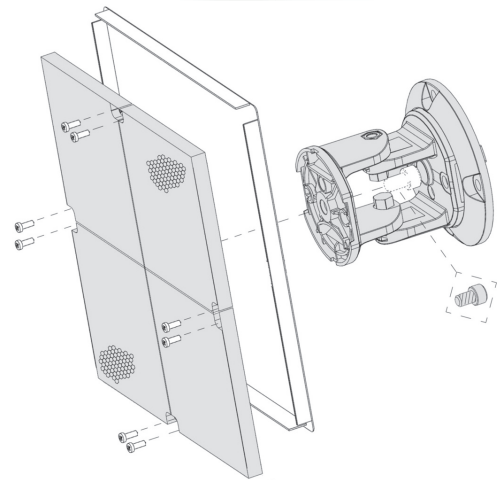

Dimensions

FFE Ltd
1455 Jamike Ave Ste 200, Erlanger
KY 41018-3147 USA

t 940 271 0435
f 972 534 1526
e america@ffeuk.com
w www.ffeuk.com

Formerly known as Fire Fighting Enterprises Ltd

Specifications and wiring information are provided for information only and are believed to be accurate. FFE Ltd assumes no responsibility for their use. Data and design are subject to change without notice. Installation and wiring instructions are shipped with the products and should always be used for actual installation. For more information, contact your Sales Representative.

Document Part No: 24-0026-04