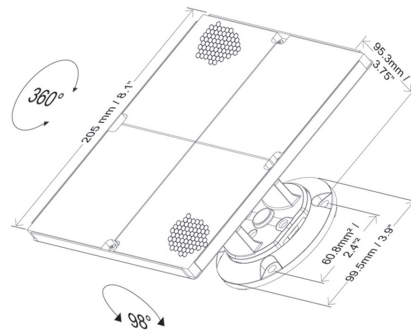

Dimensions

FFE Ltd
1455 Jamike Ave Ste 200, Erlanger
KY 41018-3147 USA

t 940 271 0435
f 972 534 1526
e america@ffeuk.com
w www.ffeuk.com

Formerly known as Fire Fighting Enterprises Ltd

Specifications and wiring information are provided for information only and are believed to be accurate. FFE Ltd assumes no responsibility for their use. Data and design are subject to change without notice. Installation and wiring instructions are shipped with the products and should always be used for actual installation. For more information, contact your Sales Representative.

Document Part No: 24-0026-04